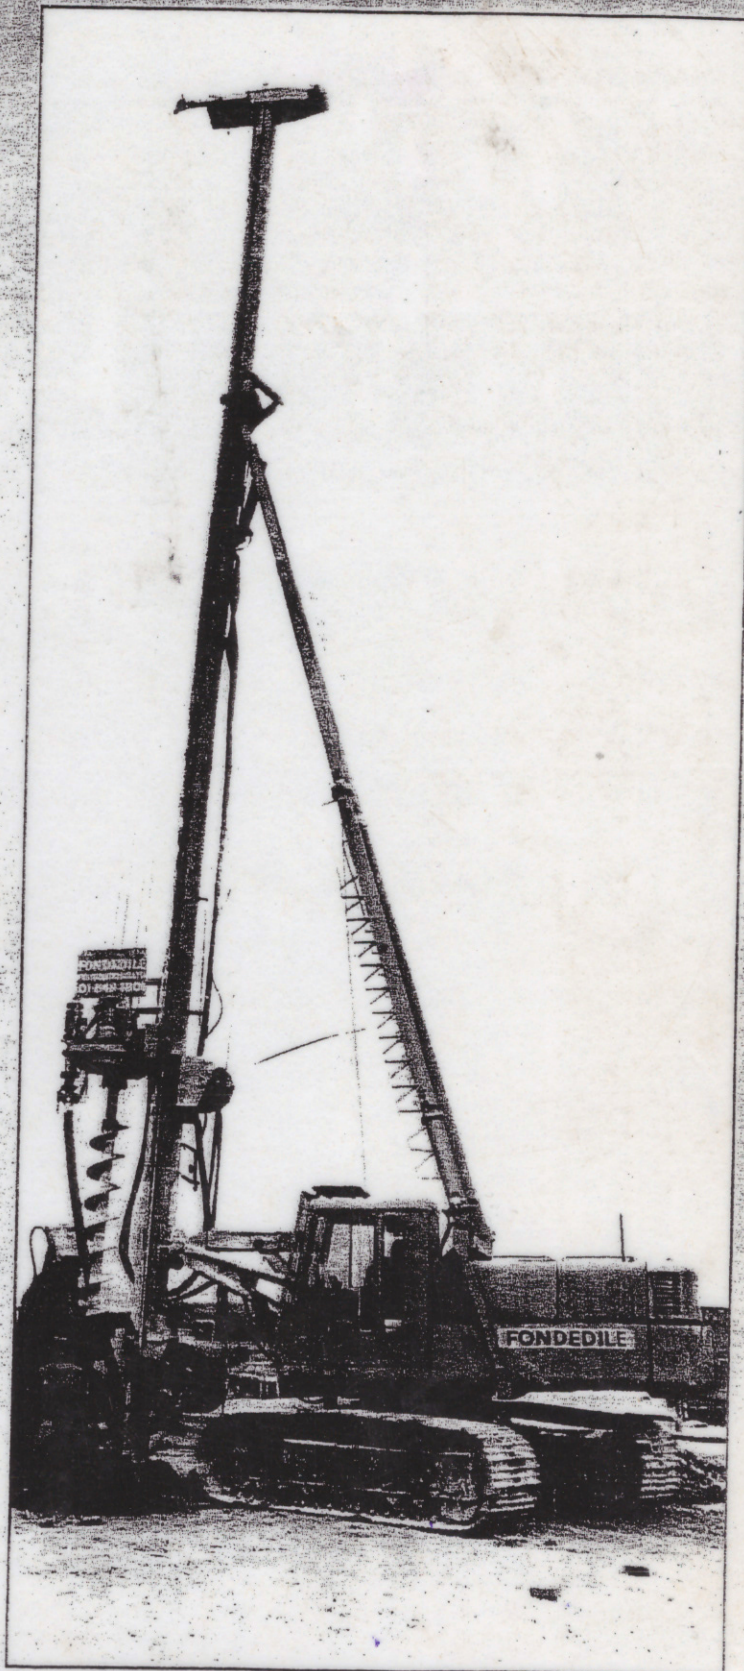

RAWCODRILL

CFA PILE DRILLING EQUIPMENT

RAWCODRILL CB MODEL SERIES

- HIGH TORQUE
- 360° DRILLING CAPACITY
- MOUNTED ON HYDRAULIC EXCAVATORS
- FULLY SELF-ERECTING
- DESIGNED AND MANUFACTURED IN THE UK.

PTC PILING EQUIPMENT LTD